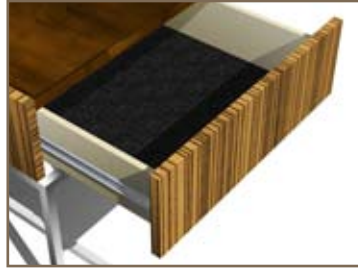

Bedside Table
938-NS-0022
22"W x 22"H x 18"D